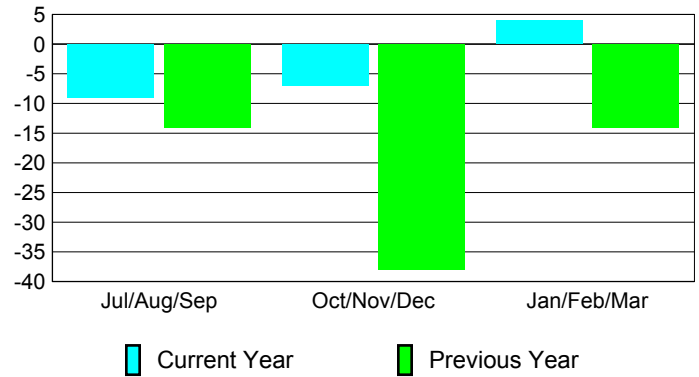

Comparison of Membership Gain/Loss

Current Year Compared to the Previous Year