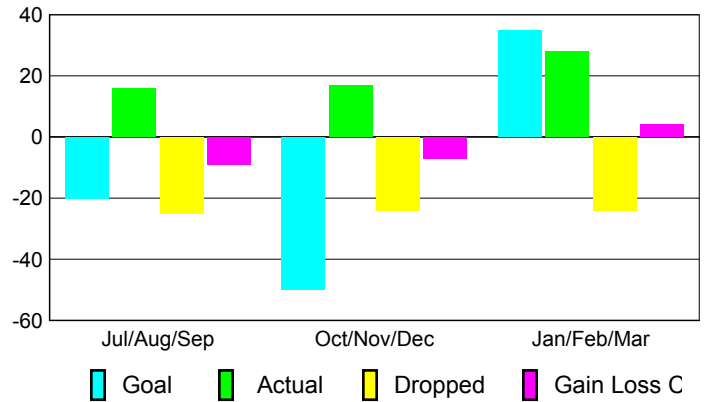

Membership Results 2008-2009

Goal, New, Dropped, Gain/Loss